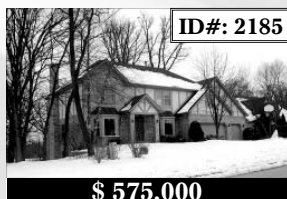

ID#: 2163

\$ 419,900

Wheaton

- 3 Bedrooms, 1 Bath
- Full Basement
- Just Under 1 Acre
- Great Location
- Near Grade School

ID#: 2134

\$ 424,500

Private 1/2 Acre Lot!

- 5 Bedrooms, 3 Baths
- Vaulted Ceilings
- KIT w/island & pantry
- FR w/brick fireplace
- Luxurious MSTR Suite

ID#: 2192

\$ 469,900

Shows Like Brand New!

- 5 Bedrooms, 3.1 Baths
- 2-Story Foyer
- KIT w/granite counters
- Extended FR w/fp
- Full BSMT w/rough-in

ID#: 2184

\$ 550,000

Bartlett

- 5 Bedrooms, 3.1 Baths
- Formal Front Rooms
- Incredible Family Room
- Gourmet KIT w/island
- Full Fin. LL w/full bath

ID#: 2143

\$ 649,900

Wayne - 1 Acre Lot!

- 3 Bedrooms, 2.1 Baths
- FR w/bar & fireplace
- Updated KIT '06
- Luxurious MSTR w/bath
- Heated 3-Car Garage

ID#: 2190

\$ 709,900

\$78,000 in Updates!

- 4 Bedrooms, 3.1 Baths
- Priv. lot w/pond views!
- KIT w/2 granite islands
- FR w/wet bar & fp
- MSTR Suite w/lux. bath

ID#: 2167

\$ 749,900

Wayne - 1 Acre!

- 3 Bedrooms, 3.1 Baths
- Formal front rooms
- Dramatic FR w/fp
- Gourmet Kitchen
- 1st Floor MSTR Suite

ID#: 2176

\$ 889,900

Addison

- 5 Bedrooms, 4 Baths
- Across Forest Preserve
- Formal front rooms
- Gourmet Kitchen
- MSTR w/luxury bath