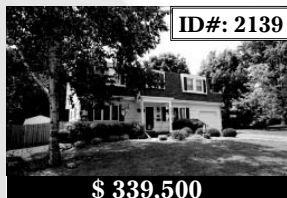

ID#: 2139

$ 339,500

Wheaton

- 4 Bedrooms, 2.1 Baths
- Walk to Town & Train!
- Spacious Floor Plan!
- New/Updated Baths!
- Elevated Private Deck