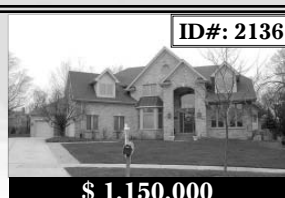

**\$ 339,500**

**Wheaton**

- 4 Bedrooms, 2.1 Baths
- Walk to Town & Train!
- Spacious Floor Plan!
- New/Updated Baths!
- Elevated Private Deck

**ID#: 2194**

**\$ 375,000**

**Large Interior Lot!**

- 4 Bedrooms, 2.1 Baths
- Spacious Front Rooms
- Eat-in KIT w/island
- FR w/custom brick fp.
- Full Basement!

**Open House**

Mark Your Calendars!

Sunday, July 22  
 1:00pm - 4:00pm

2240 Regency Woods Dr.  
 Lisle, IL 60532

**ID#: 2136**

**\$ 1,150,000**

**Cul-De-Sac Lot!**

- 5 Bedrooms, 3.1 Baths
- FR w/dramatic fireplace
- KIT w/granite counters
- 1st Floor MSTR Suite
- 3-Car Garage

**ID#: 2156**

**\$ 399,900**

**Built by Seifert Builders!**

- 4 Bedrooms, 2.1 Baths
- 9' Ceilings on 1st Floor
- FR w/brick fireplace
- Deep Full BSMT
- 3-Car Garage

**ID#: 2163**

**\$ 419,900**

**Wheaton**

- 5 Bedrooms, 3.1 Baths
- 2-Story Foyer
- KIT w/granite counters
- Extended FR w/fp
- Full BSMT w/rough-in

**ID#: 2131**

**\$ 769,900**

**1.4 Acre Lot!**

- 5 Bedrooms, 2.1 Baths
- Wide Open Floor Plan
- KIT w/granite counters
- Inviting FR w/fireplace
- Huge Deck & Gazebo