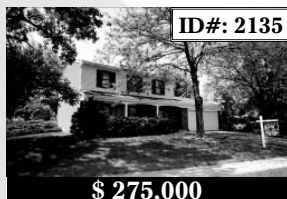

ID#: 2135

$ 275,000

Carol Stream

- 3 Bedrooms, 1.1 Baths
- Walk to School!
- Remodeled Baths in '07
- FR w/warm fireplace
- Paint/Flooring '06/'07